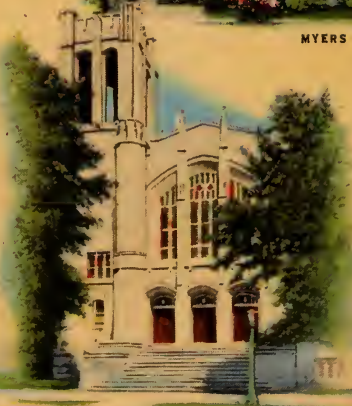

CHARLOTTE

N. C.

"City of Beautiful Churches"

HAWTHORNE LANE METHODIST CHURCH

MYERS PARK METHODIST CHURCH

FIRST METHODIST CHURCH

DILWORTH METHODIST CHURCH

DIXIE NEWS COMPANY, CHARLOTTE, N. C.

ARRIVED

O K

GC D T IP

CHARLOTTE
OCT 27
7 36 AM
1943
N.C.

GENUINE CURTEICH-CHICAGO "C. & W. ART-COLORTONE" POST CARDS (REG. U. S. PAT. OFF.)

POST CARD

MRS FLORA JOHNSON

70 GLEN AVE.